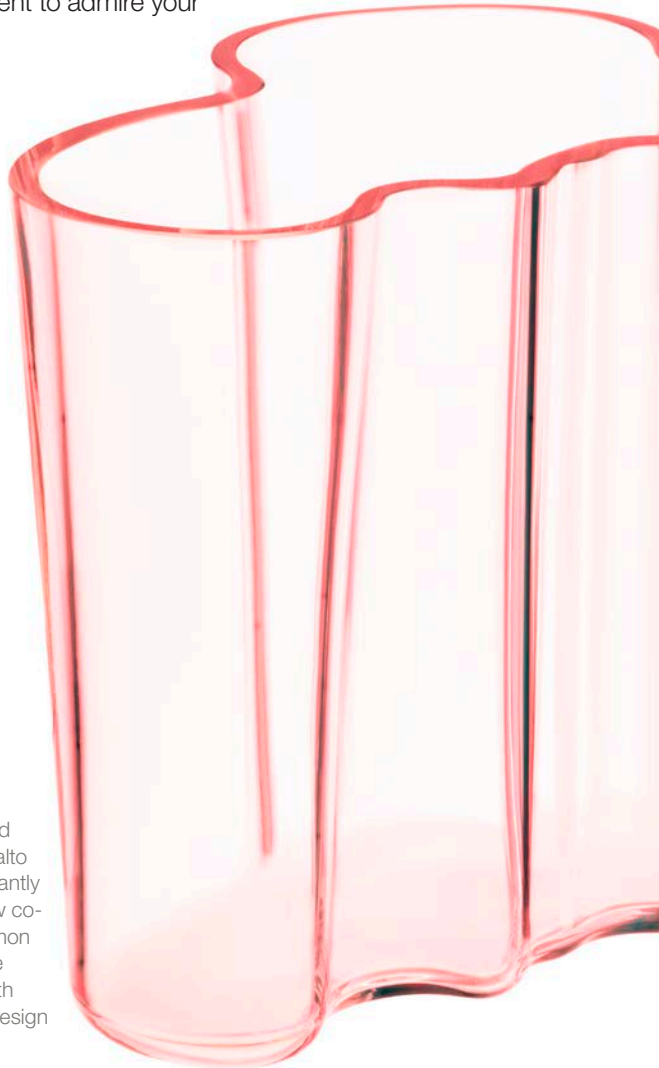

2nd round 130311

Mirroring the iconic design of the Aalto vase, the Aalto bowl displays your small items in a classically stylish way.

Choose your favourite object, then mix and match it with others to add your personal touch. Iittala's design classics, such as Alvar Aalto's iconic Aalto vase, come in a myriad of colours and sizes. Let your imagination fly and create a home ambience that's a picture of you. Then stop for a moment to admire your work of art.

Aalto bowl 50*195 mm clear

Aalto vase 120 mm salmon pink **NEW**

True to its fluid shape, the Aalto vase is constantly evolving. New colours like salmon pink combine beautifully with the famous design from 1936.

Lantern by Harri Koskinen, available as a candleholder or a lamp, is a stunning blown glass sculpture that creates an illusion of light floating in mid air.

Your home is your safe haven, where you can turn off the rest of the world and feel at peace. Iittala's ambient light objects, inspired by the beauty of the long Nordic winter, set the scene for relaxation. Stop time for a moment to read a chapter of a good book, or simply enjoy the silence.